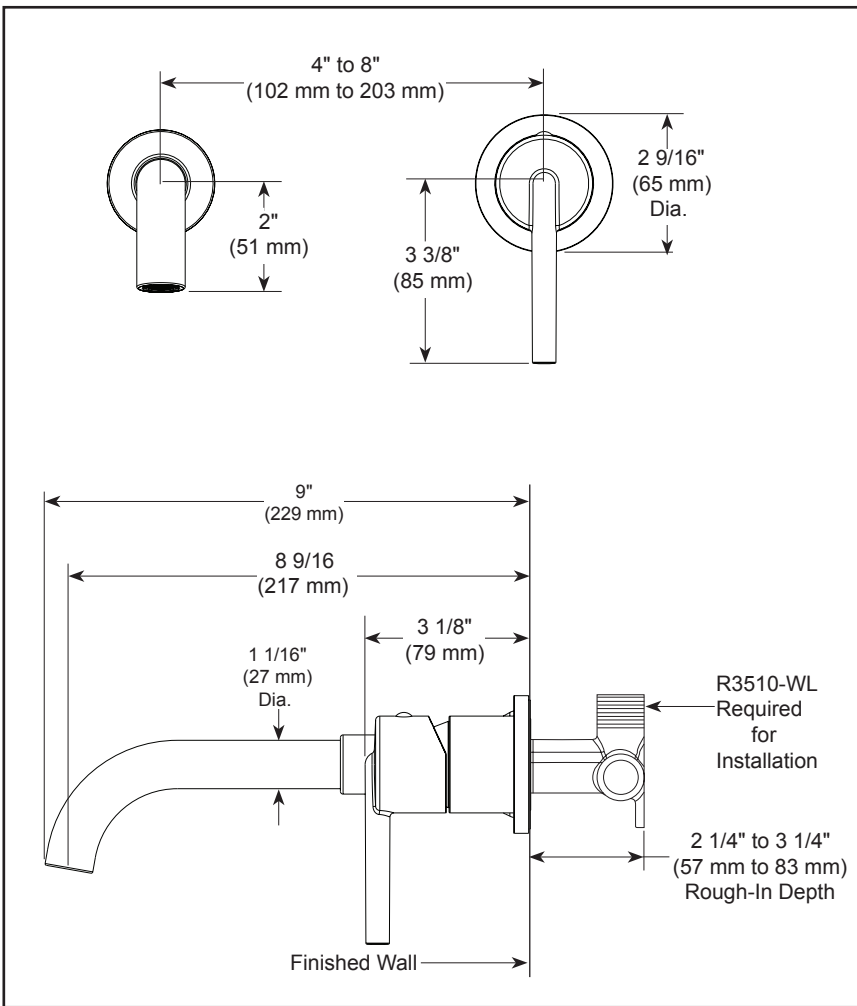

see what Delta can doSM

BATHROOM FAUCETS

- Trinsic™ Bath Collection
- Two Hole On Wall

STANDARD SPECIFICATIONS:

- Max 1.2 gpm @ 60 psi, 4.5 L/min @ 414 kPa
- Single handle bathroom faucet for wall mount installation
- Cast brass body
- Control mechanism is the ceramic disc cartridge
- Rough-in R3510-WL required for installation

▲ Designate proper finish suffix

COMPLIES WITH:

- ASME A112.18.1/CSA B125.1
- ICC / ANSI A117.1
- EPA WaterSense®

Delta Faucet Company reserves the right (1) to make changes in specifications and materials, and (2) to change or discontinue models, both without notice or obligation. Dimensions are for reference only. See current full-line price book or www.deltafaucet.com for finish options and product availability.